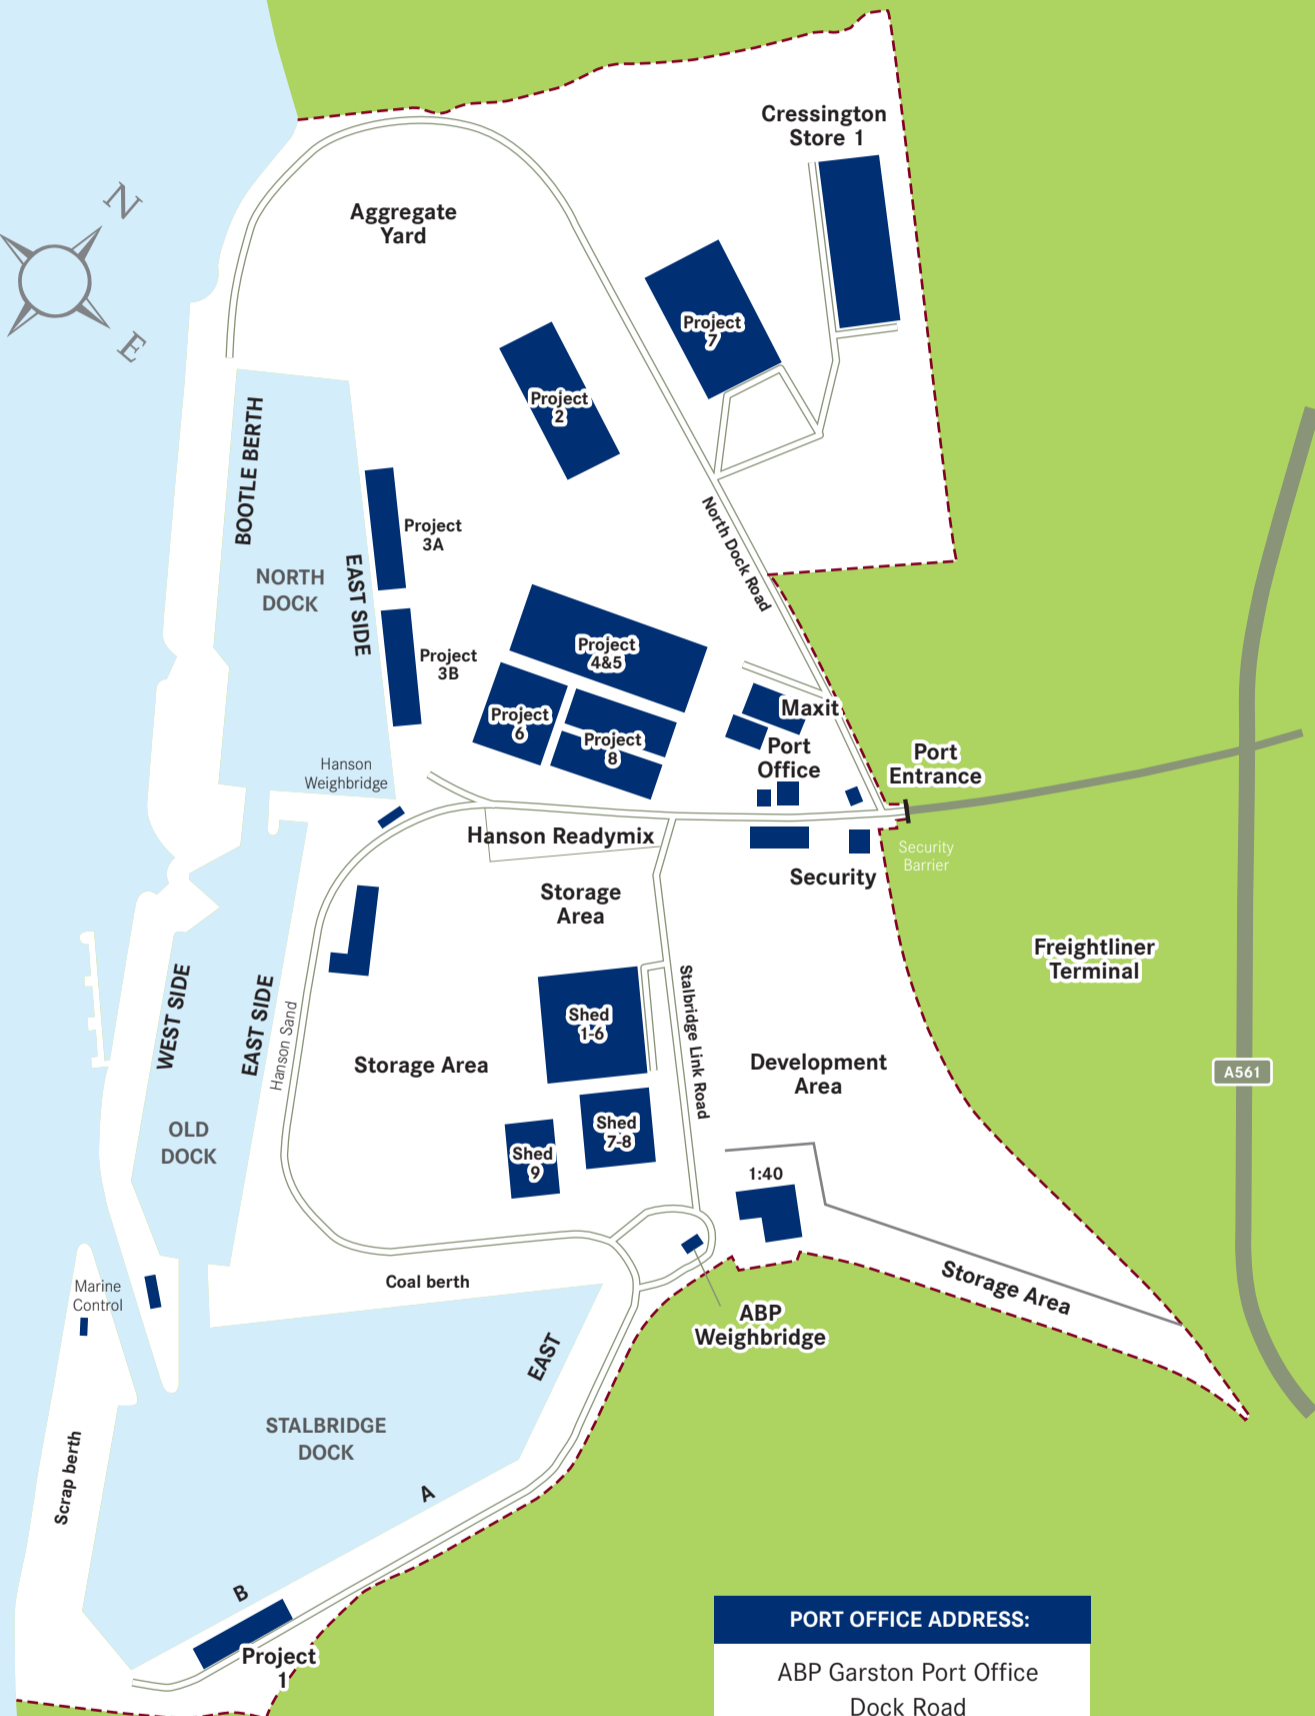

# Port of Garston

ASSOCIATED BRITISH PORTS

**PORT OFFICE ADDRESS:**

ABP Garston Port Office  
Dock Road  
Garston L19 2JW