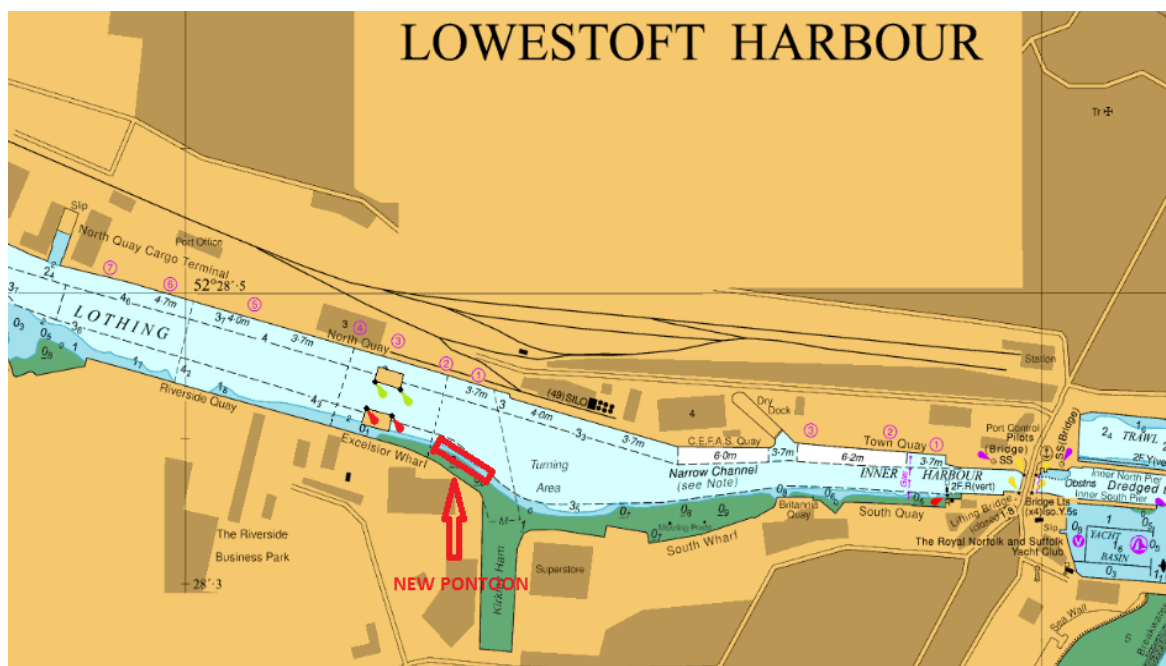

NOTICE TO MARINERS
**Lowestoft Inner Harbour – New Pontoon for Gull Wing
Bridge**

UTC BST

Mariners and Port Users are advised that the new pontoon related to Gull Wing Bridge – located SW side of the turning circle off Silo Quay – has now been constructed (see below for approximate location).

Divisional Harbour Master East Anglia

30 June 2023

Notice to Mariners Currently in Force:

2006 No.5 **2007** No.13 **2009** No.19 **2011** No.7, No.10 **2012** No.3, **2013** No.17, No.19, **2015** No.24
2016 No.12 **2017** No.5, No.22, No.24, No.32 **2019** No.18 **2020** No.17, No.24, No.26, No.29, No.47,
No.50, **2021** No.40, No.51, No.54, **2022** No.2, No.25, No.26, **2023** No.1, No.25, No.28, No.30,
No.31