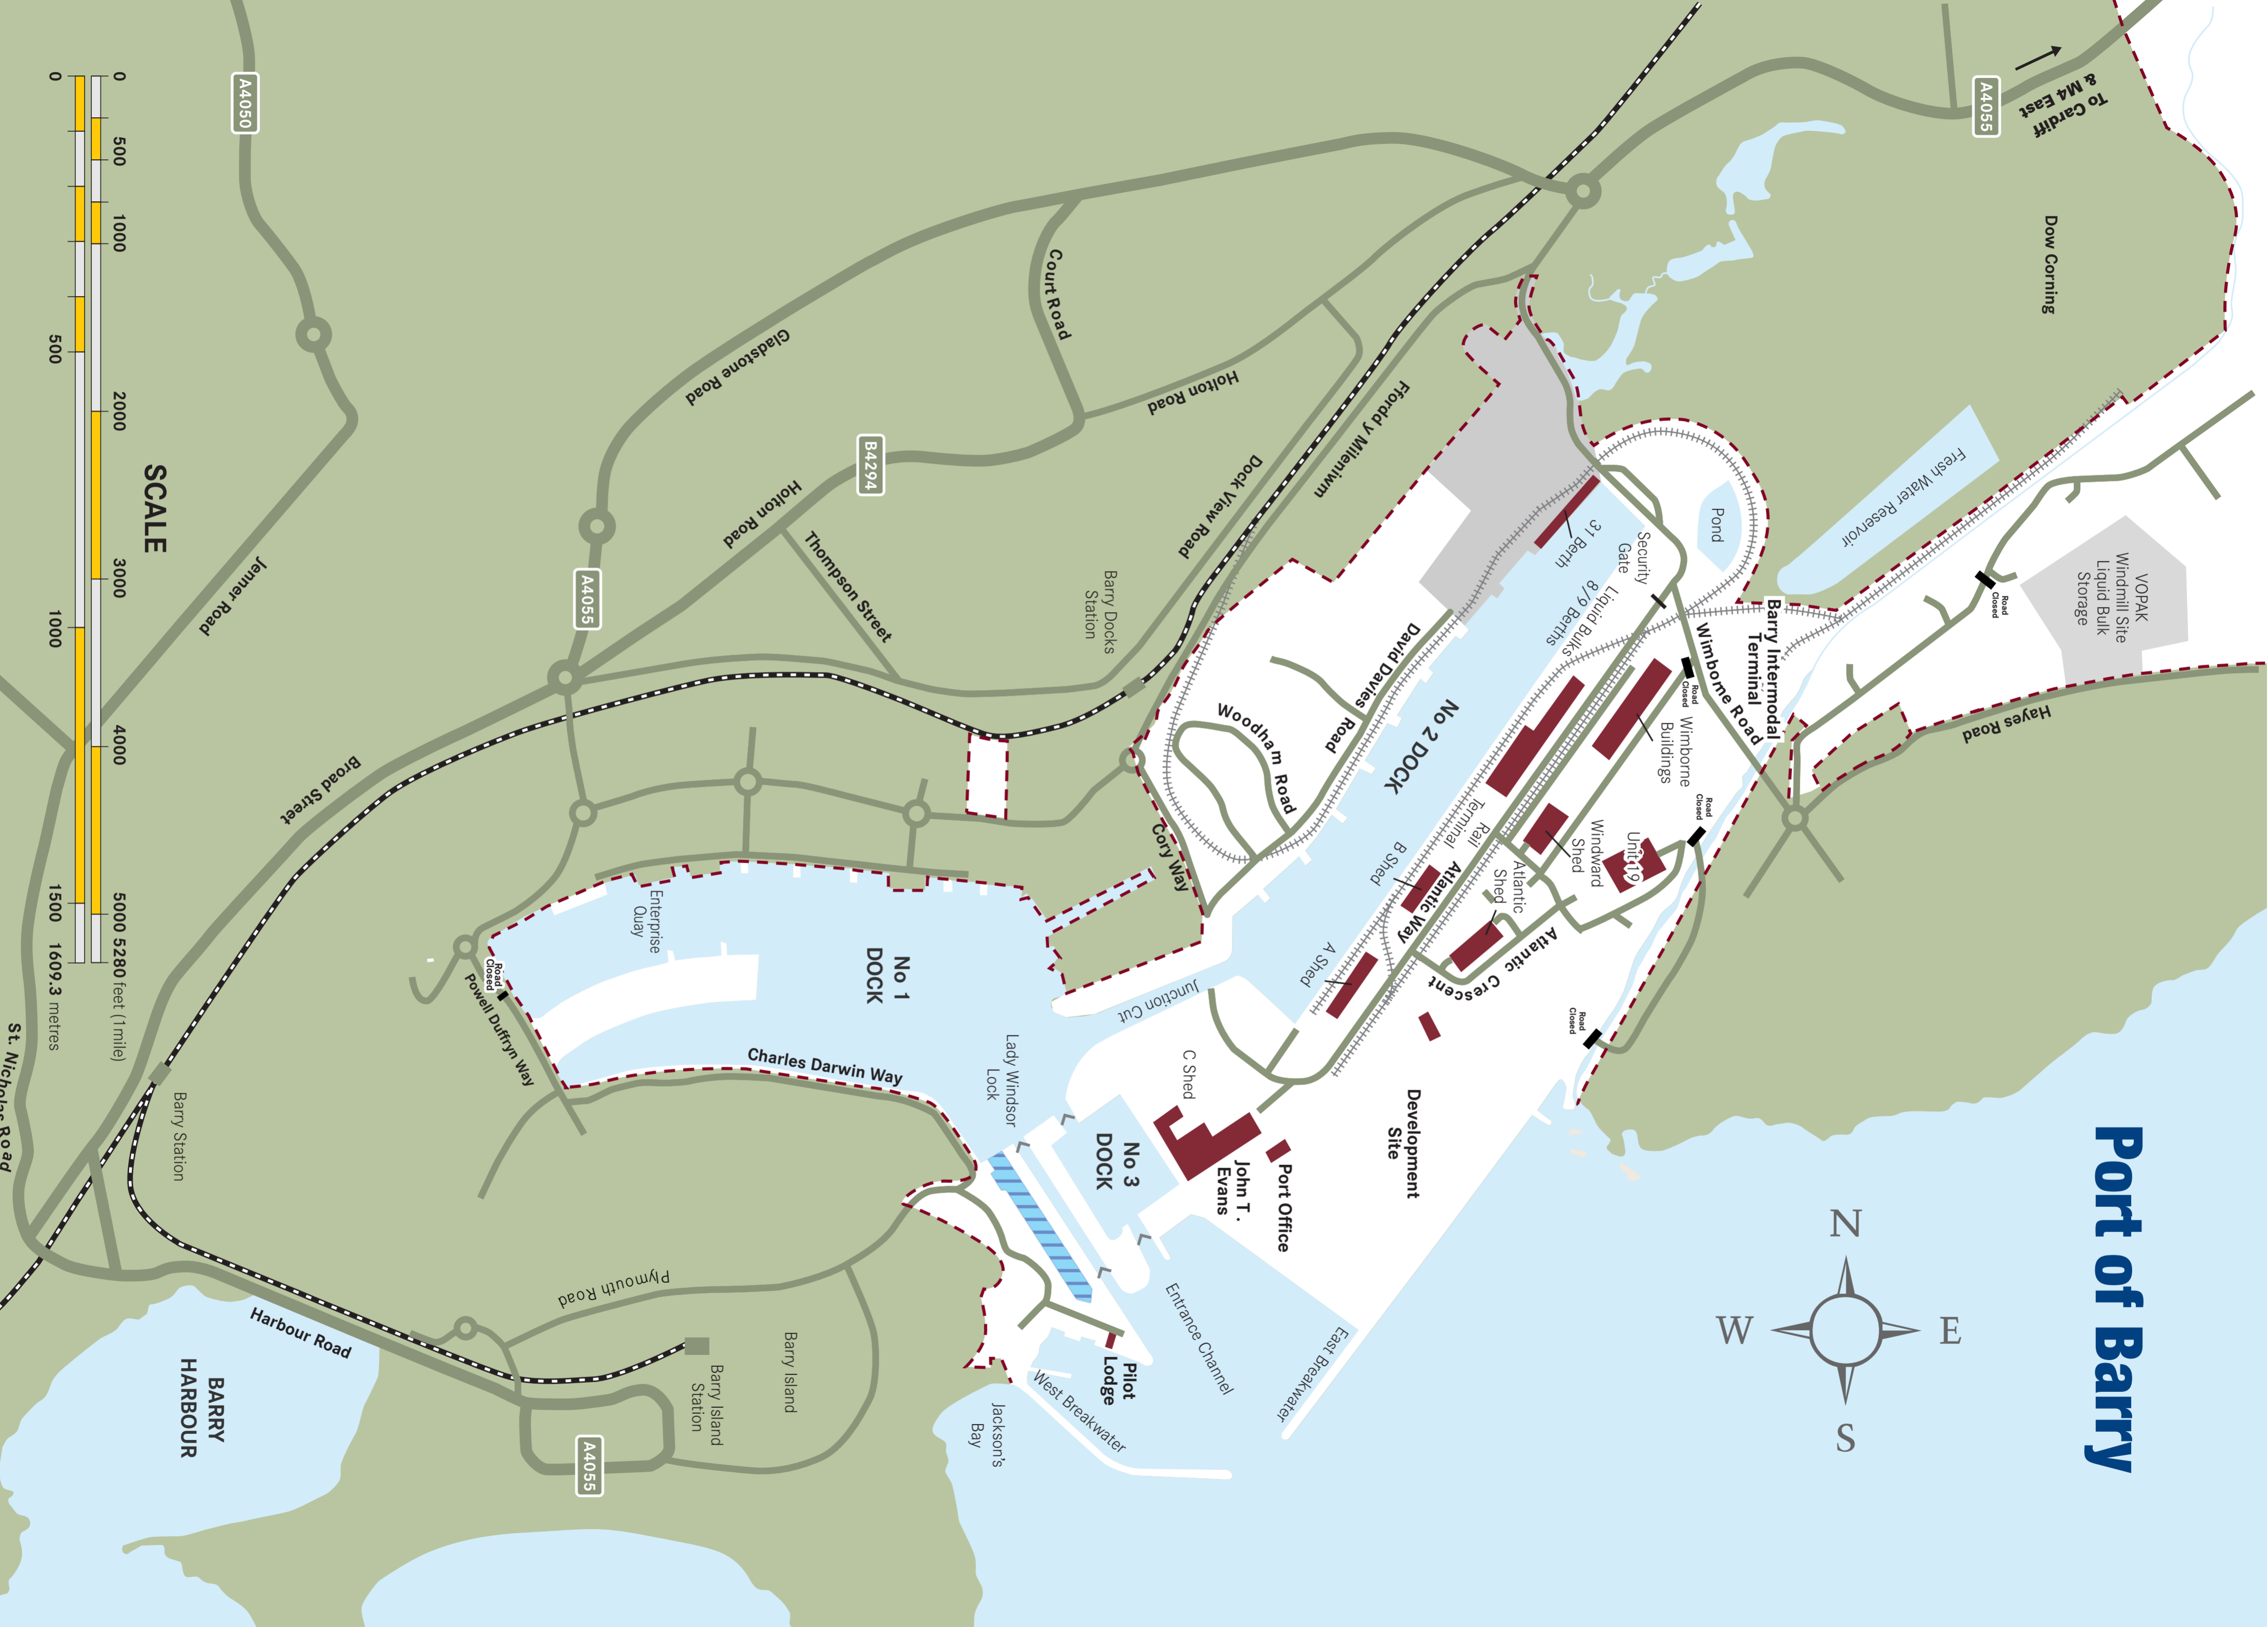

Port of Barry

To Cardiff & M4 East

A4055

Dow Corning

VOPAK
Windmill Site
Liquid Bulk
Storage

Hayes Road

Barry Intermodal
Terminal

Winborne Road

Port Office

John T. Evans

C Shed

Lady Windsor Lock

Entrance Channel

East Breakwater

West Breakwater

Pilot Lodge

Jackson's Bay

No 2 DOCK

David Davies Road

Woodham Road

Cory Way

Junction Cut

Enterprise Quay

No 1 DOCK

Charles Darwin Way

Barry Docks Station

Thompson Street

Holton Road

Holton Road

Gladstone Road

Court Road

Barry Island